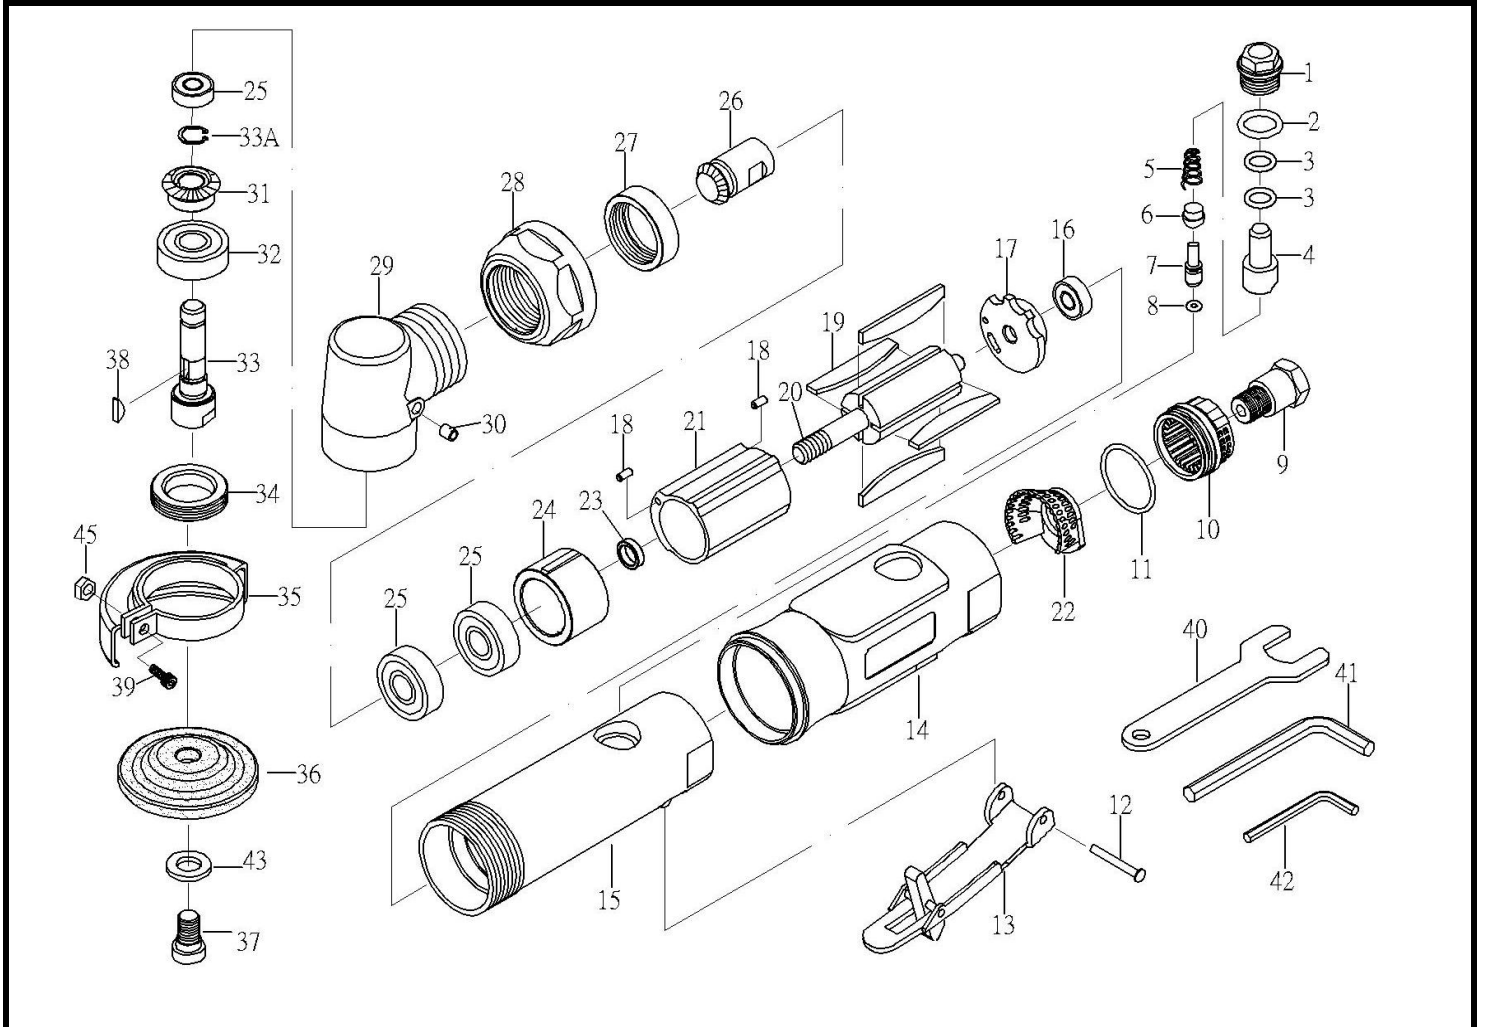

OS-230 **GAV** HAVALI MİNİ TAŞLAMA 2"

ITEM NO.	DESCRIPTION	Q'TY	ITEM NO.	DESCRIPTION	Q'TY
01	SCREW	1	24	FRONT PLATE	1
02	O-RING	1	25	BEARING(608ZZ)	3
03	O-RING	2	26	BEVEL GEAR	1
04	AIR REGULATOR	1	27	NUT	1
05	SPRING	1	28	CLAMP NUT	1
06	VALVE STEM BUSHING	1	29	ANGLE HOUSING	1
07	VALVE STEM	1	30	OIL CUP	1
08	O-RING	1	31	BEVEL GEAR	1
09	AIR INLET	1	32	BEARING (6000ZZ)	1
10	EXHAUST SLEEVE	1	33	SHAFT	1
11	O-RING	1	33A	SNAP RING	1
12	SPRING PIN	1	34	CLAMP NUT	1
13	LEVER	1	35	DISC COVER	1
14	PROTECTING RUBBER	1	36	DISC WHEEL	1
15	HOUSING	1	37	DISC SCREW	1
16	BEARING(696ZZ)	1	38	KEY	1
17	REAR PLATE	1	39	SCREW (M4*16)	1
18	PIN	2	40	STOP SPANNER 14M/M	1
19	ROTOR BLADE	4	41	HEX 5M/M	1
20	ROTOR	1	42	HEX 3M/M	1
21	CYLINDER	1	43	WASHER	1
22	CONE MUFFLER	1	45	NUT (M4)	1
23	BEARING SPACER	1			